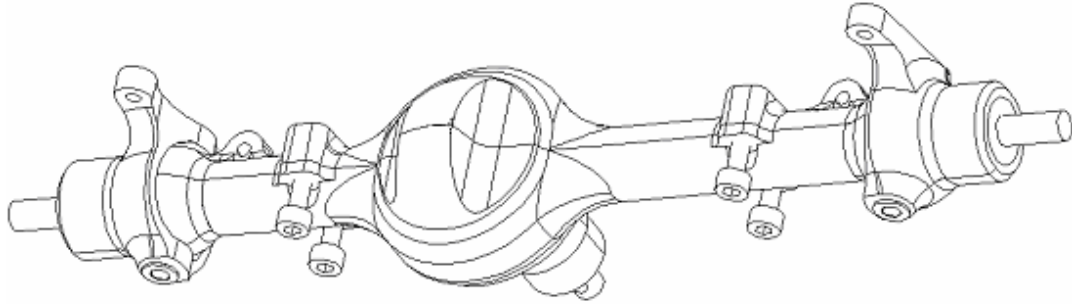

### 21 Before fitting leaf springs

Remove the cap screws from the bottom of the leaf mounts on both front and rear axles

Replace with M3 x 4mm screws supplied