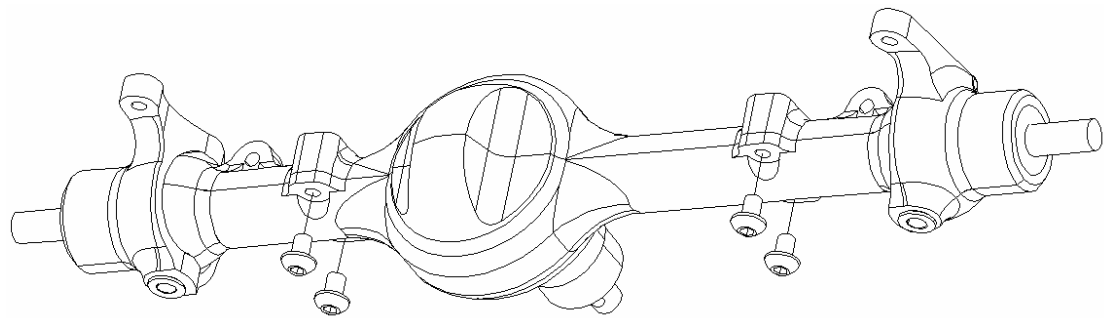

## PLEASE NOTE

### 21 Before fitting leaf springs

Remove the cap screws from the bottom of the leaf mounts on both front and rear axles

Replace with M3 x 4mm screws supplied